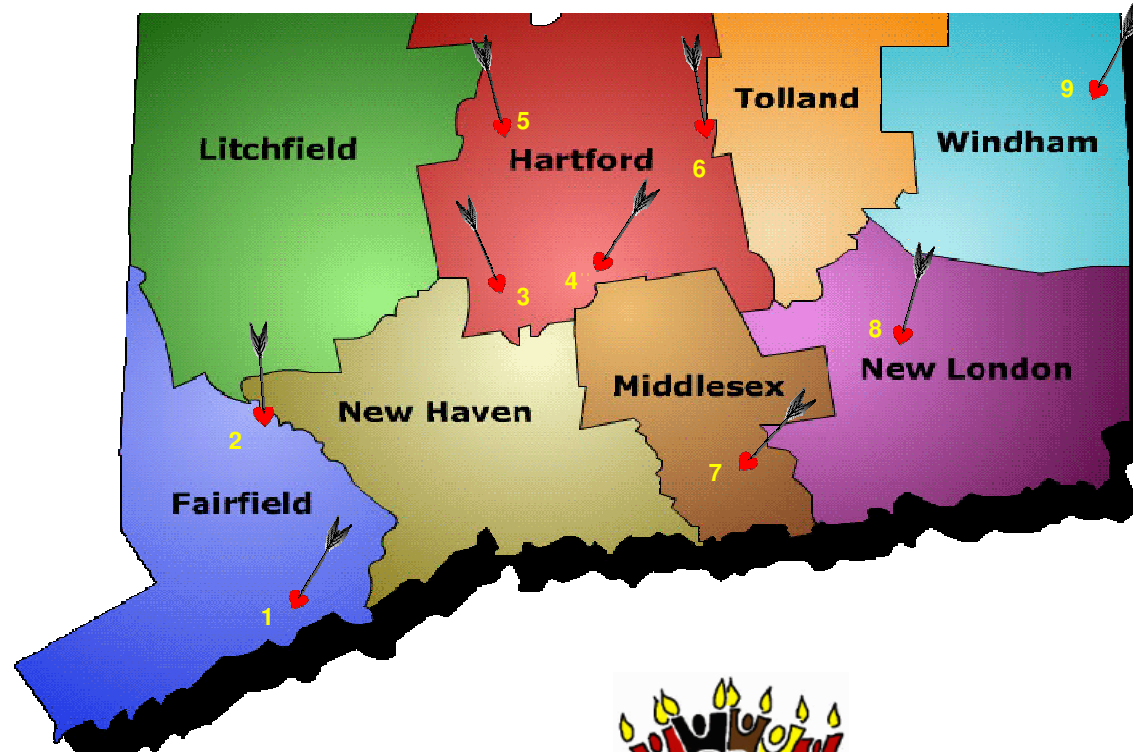

Worldwide Marriage Encounter

Connecticut Circle Contacts:

- | | | |
|----|-------------------|--------------------------|
| 1. | Merritt | Frank ♥ Angela Mantero |
| 2. | Southbury | John ♥ Bev Maley |
| 3. | Southington | Gary ♥ Lynne Gworek |
| 4. | Berlin/Kensington | Ken ♥ Karen Martin |
| 5. | Farmington | Steve ♥ Liz Kunsey |
| 6. | Glastonbury | Lu ♥ Denise Weeks |
| 7. | Killingworth | Ed ♥ Pat Boothroyd |
| 8. | Norwich | Bill ♥ Crystal McFarlane |
| 9. | Danielson | Pat ♥ Mary Jo McLaughlin |